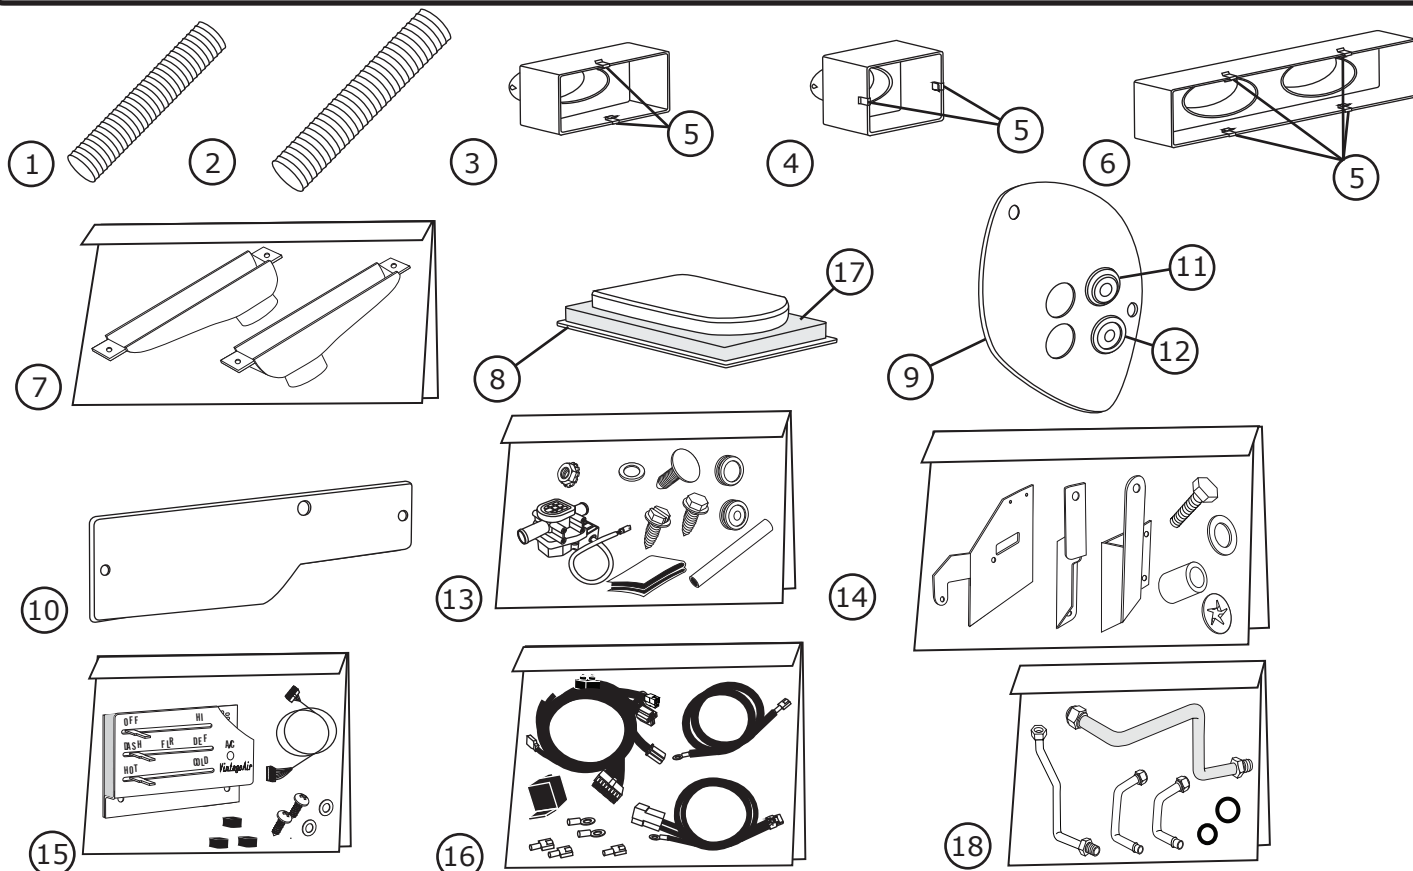

www.vintageair.com

Packing List: Accessory Kit (784074-PMF) 1970-74 Mopar Challenger/Cuda with A/C

No.	Qty.	Part No.	Description
1.	3	06200-VUE	Duct Hose, 2"
2.	11	06250-VUE	Duct Hose, 2 1/2"
3.	1	492077-PME	Hose Adapter, Passenger Side Louver
4.	1	492078-PME	Hose Adapter, Driver Side Louver
5.	8	65980-VUE	S-clip
6.	1	492074-PME	Hose Adapter, Center Louver
7.	1	634074-PMA	Duct Kit, Defrost
8.	1	620073-PME	Cap, Fresh Air
9.	1	627073-PME	Cover, Firewall
10.	1	620074-PME	Plate, A/C Block Off
11.	1	33137-VUI	Grommet, Large
12.	1	33135-VUI	Grommet, 1 1/4" x 1" with 3/8" Hole
13.	1	634174-PMA	Installation Kit
14.	1	645072-PDA	Bracket Kit, Evaporator
15.	1	471077-EDA	Control Panel Kit
16.	1	232600-VUA	Wiring Kit, Gen IV Universal
17.	26	21402-VUP	Foam Strip, 3/8" x 1"
18.	1	09155-PCA	Hardline Kit

Checked By: _____

Packed By: _____

Date: _____

**NOTE: Images may not depict actual parts and quantities.
Refer to packing list for actual parts and quantities.**