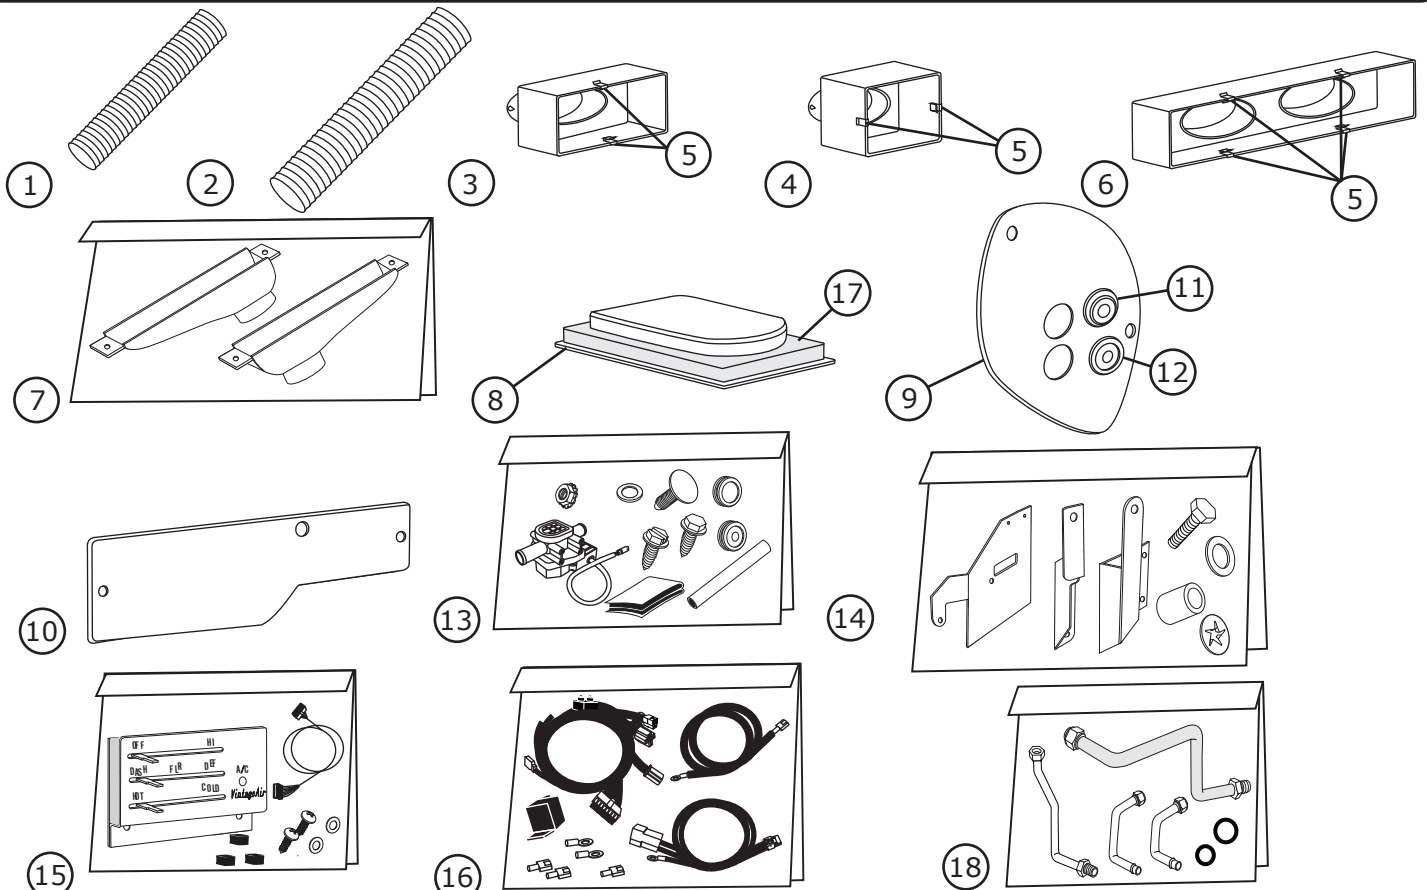

Packing List: Accessory Kit (784073-PMF) 1970-74 Mopar Challenger/Cuda with A/C and Rallye Dash

No.	Qty.	Part No.	Description
1.	3	06200-VUE	Duct Hose, 2"
2.	11	06250-VUE	Duct Hose, 2 1/2"
3.	1	492077-PME	Hose Adapter, Passenger Side, Louver
4.	1	492078-PME	Hose Adapter, Driver Side, Louver
5.	8	65980-VUE	S-clip
6.	1	492074-PME	Hose Adapter, Center Louver
7.	1	634074-PMA	Duct Kit, Defrost
8.	1	620073-PME	Cap, Fresh Air
9.	1	627073-PME	Cover, Firewall
10.	1	620074-PME	Plate, A/C Block Off
11.	1	33137-VUI	Grommet, Large
12.	1	33135-VUI	Grommet, 1 1/4" x 1" with 3/8" Hole
13.	1	634174-PMA	Installation Kit
14.	1	645072-PDA	Bracket Kit, Evaporator
15.	1	471076-EDA	Control Panel Kit
16.	1	232600-VUA	Wiring Kit, Gen IV Universal
17.	26	21402-VUP	Foam Strip, 3/8" x 1"
18.	1	09155-PCA	Hardline Kit

Checked By: _____

Packed By: _____

Date: _____

**NOTE: Images may not depict actual parts and quantities.
Refer to packing list for actual parts and quantities.**