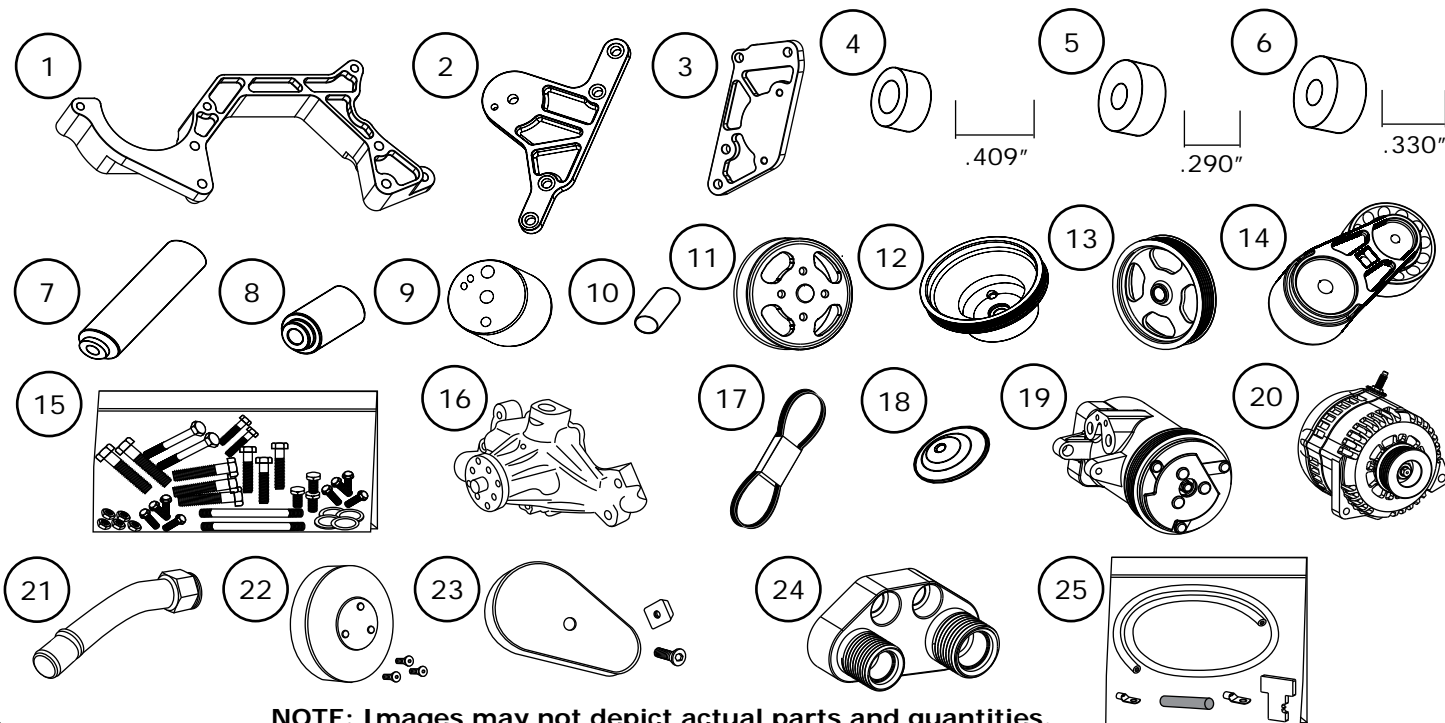

www.vintageair.com

Packing List: (174025)

Anodized Chrome Front Runner™ Kit

Small Block Chevrolet with Power Steering, without Power Steering Pump

No.	Qty.	Part No.	Description
1.	1	17631-SCH	Bracket, Main, Anodized
2.	1	17632-SCH	Bracket, Tensioner, Anodized
3.	1	17633-SCH	Bracket, Power Steering, Anodized
4.	4	18021-SCH	Spacer, .409" Length, Anodized
5.	1	18022-SCH	Spacer, .290" Length, Anodized
6.	2	18023-SCH	Spacer, .330" Length, Anodized
7.	2	17625-SCH	Standoff, Tensioner, Anodized
8.	2	17626-SCH	Standoff, Power Steering Bracket, Anodized
9.	1	17607-SCR	Tensioner Spacer
10.	1	18601-PDS	Dowel Pin, 1/4" x 3/4"
11.	1	73321-SCH	Pulley, Water Pump, Hardcoat
12.	1	73312-SCH	Pulley, Crankshaft/Harmonic Balancer, Hardcoat
13.	1	733002-PFH	Pulley, Power Steering, Hardcoat
14.	1	39603-SCH	Tensioner
15.	1	18901-HKT	Hardware Kit
16.	1	72111-SCR	Water Pump with 5/8" Pilot (Reverse Rotation)
17.	1	726150-MUR	Belt, 61 1/2" Serpentine
18.	1	17608-SCH	Washer, Hat
19.	1	046770	Compressor, 6.1 CID Drilled Multi-Groove, Chrome
20.	1	042918	Alternator, 170-Amp, Chrome
21.	1	501011	Heater Fitting, 5/8" x 1/2" NPT x 4 1/2", 45°
22.	1	044093	Clutch Cover Assembly, Anodized
23.	1	044091	Tensioner Cover Assembly, Anodized
24.	1	045005	Compressor Block, 7B10, Polished
25.	1	220013	Alternator Cable Kit

Checked By: _____
Packed By: _____
Date: _____

**NOTE: Images may not depict actual parts and quantities.
Refer to packing list for actual parts and quantities.**