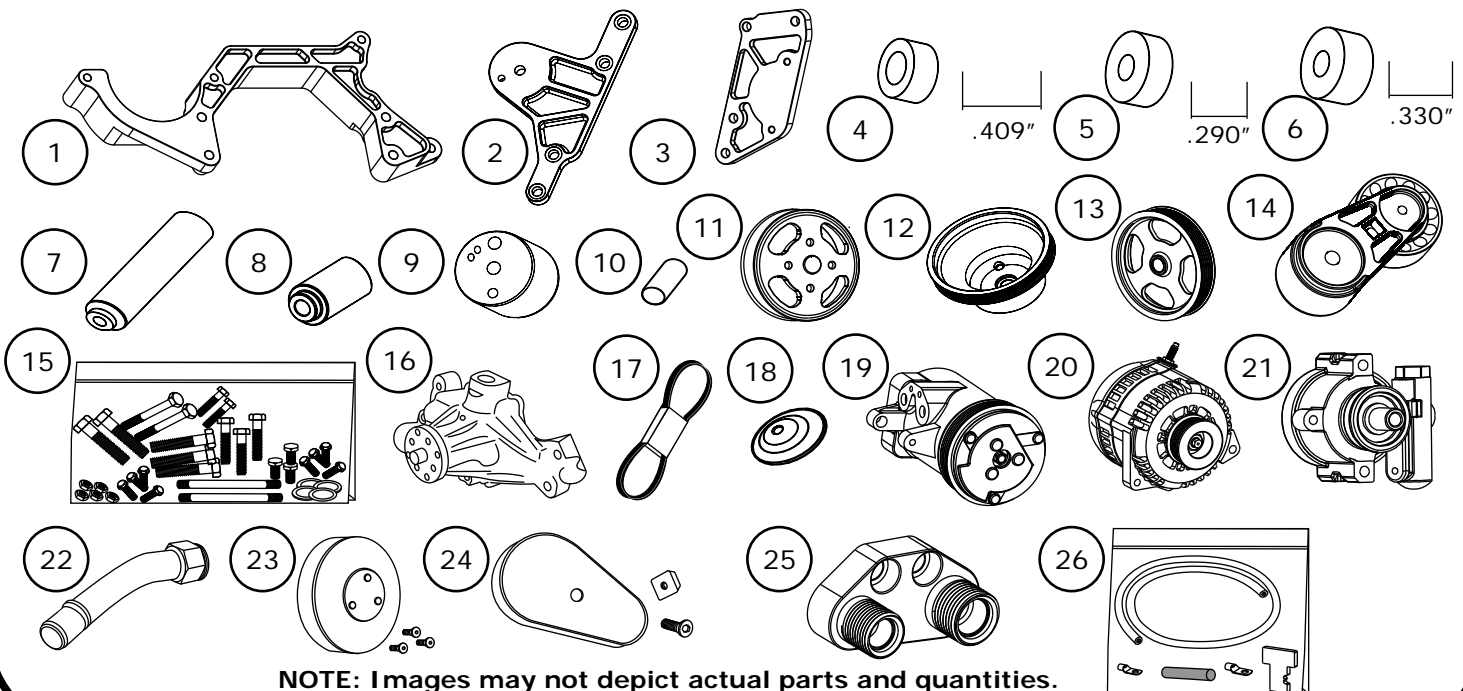

# Packing List: Anodized Chrome Front Runner™ Kit (174024) Small Block Chevrolet with Power Steering

No.	Qty.	Part No.	Description
1.	1	17631-SCH	Bracket, Main, Anodized
2.	1	17632-SCH	Bracket, Tensioner, Anodized
3.	1	17633-SCH	Bracket, Power Steering, Anodized
4.	4	18021-SCH	Spacer, .409" Length, Anodized
5.	1	18022-SCH	Spacer, .290" Length, Anodized
6.	2	18023-SCH	Spacer, .330" Length, Anodized
7.	2	17625-SCH	Standoff, Tensioner, Anodized
8.	2	17626-SCH	Standoff, Power Steering Bracket, Anodized
9.	1	17607-SCR	Tensioner Spacer
10.	1	18601-PDS	Dowel Pin, 1/4" x 3/4"
11.	1	73321-SCH	Pulley, Water Pump, Hardcoat
12.	1	73312-SCH	Pulley, Crankshaft/Harmonic Balancer, Hardcoat
13.	1	733002-PFH	Pulley, Power Steering, Hardcoat
14.	1	39603-SCH	Tensioner
15.	1	18901-HKT	Hardware Kit
16.	1	72111-SCR	Water Pump with 5/8" Pilot (Reverse Rotation)
17.	1	726150-MUR	Belt, 61 1/2" Serpentine
18.	1	17608-SCH	Washer, Hat
19.	1	046770	Compressor, 6.1 CID Drilled Multi-Groove, Chrome
20.	1	042918	Alternator, 170-Amp, Chrome
21.	1	851001	Power Steering Pump with Integrated Reservoir
22.	1	501011	Heater Fitting, 5/8" x 1/2" NPT x 4 1/2", 45°
23.	1	044093	Clutch Cover Assembly, Anodized
24.	1	044091	Tensioner Cover Assembly, Anodized
25.	1	045005	Compressor Block, 7B10, Polished
26.	1	220013	Alternator Cable Kit

Checked By: \_\_\_\_\_  
Packed By: \_\_\_\_\_  
Date: \_\_\_\_\_

**NOTE: Images may not depict actual parts and quantities.  
Refer to packing list for actual parts and quantities.**