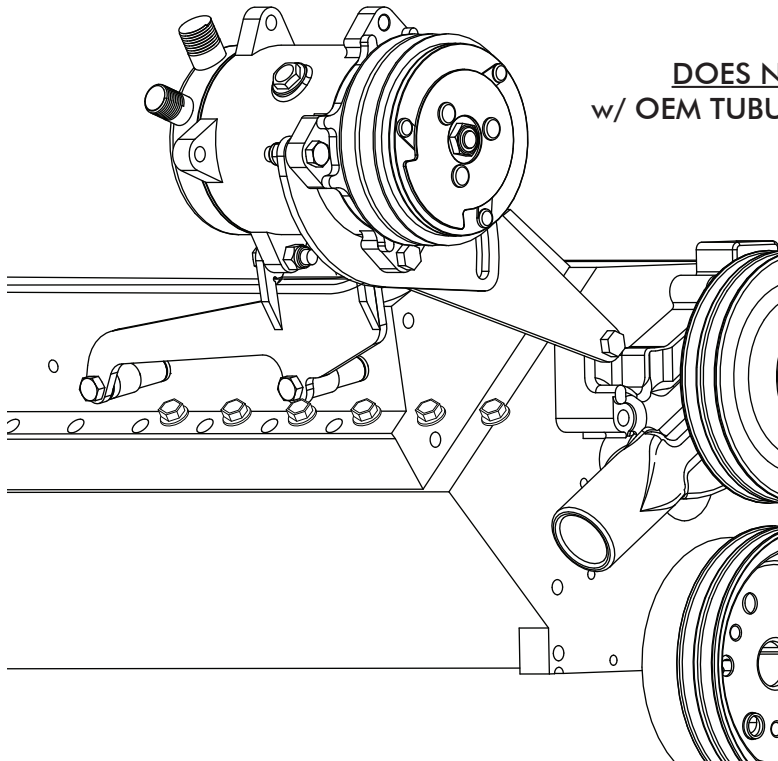

SMALL BLOCK CHEVROLET

S/P PASSENGER-SIDE MID MOUNT
COMPRESSOR BRACKET

141200

DOES NOT FIT: 1980-82 MODELS
w/ OEM TUBULAR EXHAUST MANIFOLD
SEE NOTES ON PAGE 2

No.	QTY.	PART No.	DESCRIPTION
1.	1	146025	BRACKET, COMPRESSOR ASSEMBLY
2.	1	146009	BRACKET, COMPRESSOR MOUNTING
3.	1	146028	BRACKET, COMPRESSOR, FRONT
4.	1	191026	HARDWARE KIT