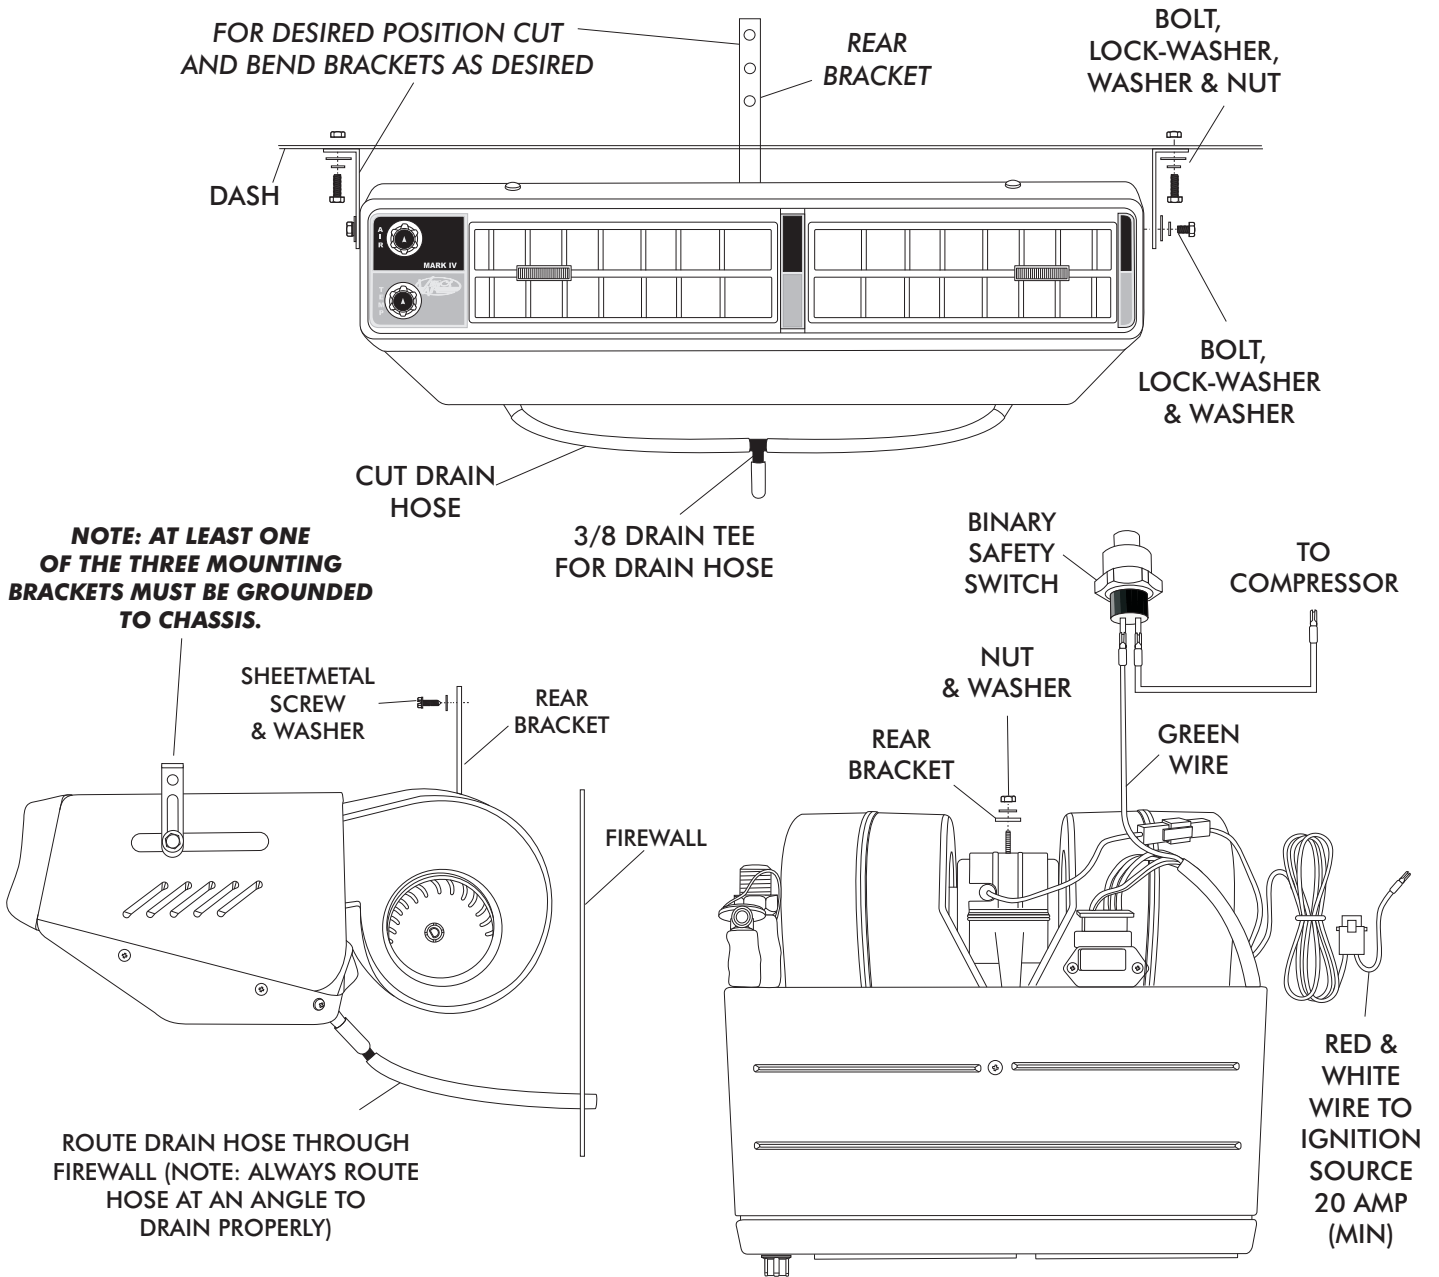

MARK IV STYLELINE

MARK IV STYLELINE

672001-VHY

MARK IV STYLELINE PACKING LIST

UNDER DASH KIT
672001-VHY

No.	QTY.	PART No.	DESCRIPTION
1.	1	672000-VHY	MARK IV STYLELINE UNDER DASH UNIT

①

CHECKED BY: _____
 PACKED BY: _____
 DATE: _____